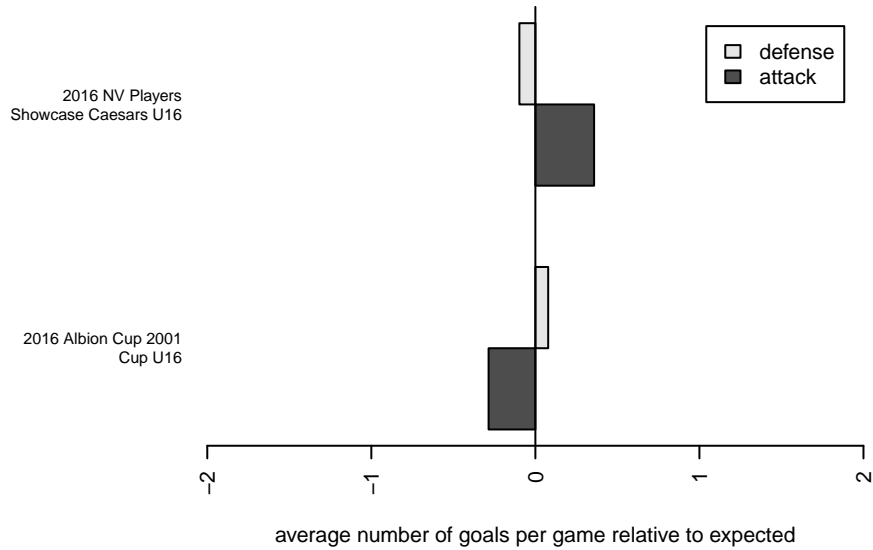

**RSF Attack Academy II B01**  
 Dots are actual minus expected GF (blue circles) and GA (red triangles).  
 Blue line is smoothed change in attack strength. Red is smoothed change in defense strength.

**attack and defense variance (black dot)  
relative to other teams  
and top 10 in region**

**attack and defense rating  
relative to others at age  
and all opponents in last 13 months**

**attack and defense rating  
relative to others at age  
and all opponents in last 13 months**

**Performance relative to 13 month average**

**Performance relative to 13 month average**

Distribution of opponents  
 Red = Lose zone, Blue = Win zone, Green = Even  
 Black line separates win/lose zones

lot. A=Neither has attack advantage, B=Opponent has both attack and defense advantage, C=Opponent has both attack and defense disadvantage, D=Both have

<b>date</b>	<b>home</b>		<b>away</b>		<b>venue</b>	<b>pred.home</b>	<b>pred.away</b>
2017-03-12	FRAM Premier B01	3	RSF Attack Academy II B01	0	2016 NV Players Showcase Caesars U16	3.34	0.86
2017-03-11	RSF Attack Academy II B01	2	Pateadores Irvine Blue B01	2	2016 NV Players Showcase Caesars U16	1.56	1.87
2017-03-11	FC Nova Gold B01	1	RSF Attack Academy II B01	4	2016 NV Players Showcase Caesars U16	1.11	2.25
2017-03-10	FC Elk Grove Platinum B01	3	RSF Attack Academy II B01	1	2016 NV Players Showcase Caesars U16	2.29	0.90
2016-07-18	RSF Attack Academy II B01	0	Eastside FC White B01	5	2016 Albion Cup 2001 Cup U16	0.97	2.28
2016-07-17	Albion SC Premier Bates B01	0	RSF Attack Academy II B01	5	2016 Albion Cup 2001 Cup U16	0.65	5.07
2016-07-17	Albion SC OC Academy B01	2	RSF Attack Academy II B01	3	2016 Albion Cup 2001 Cup U16	3.03	1.21
2016-07-16	RSF Attack Academy II B01	0	Arsenal FC South B01	1	2016 Albion Cup 2001 Cup U16	1.30	1.77
2016-07-16	Albion SC OC Premier I B01	1	RSF Attack Academy II B01	3	2016 Albion Cup 2001 Cup U16	1.66	3.88