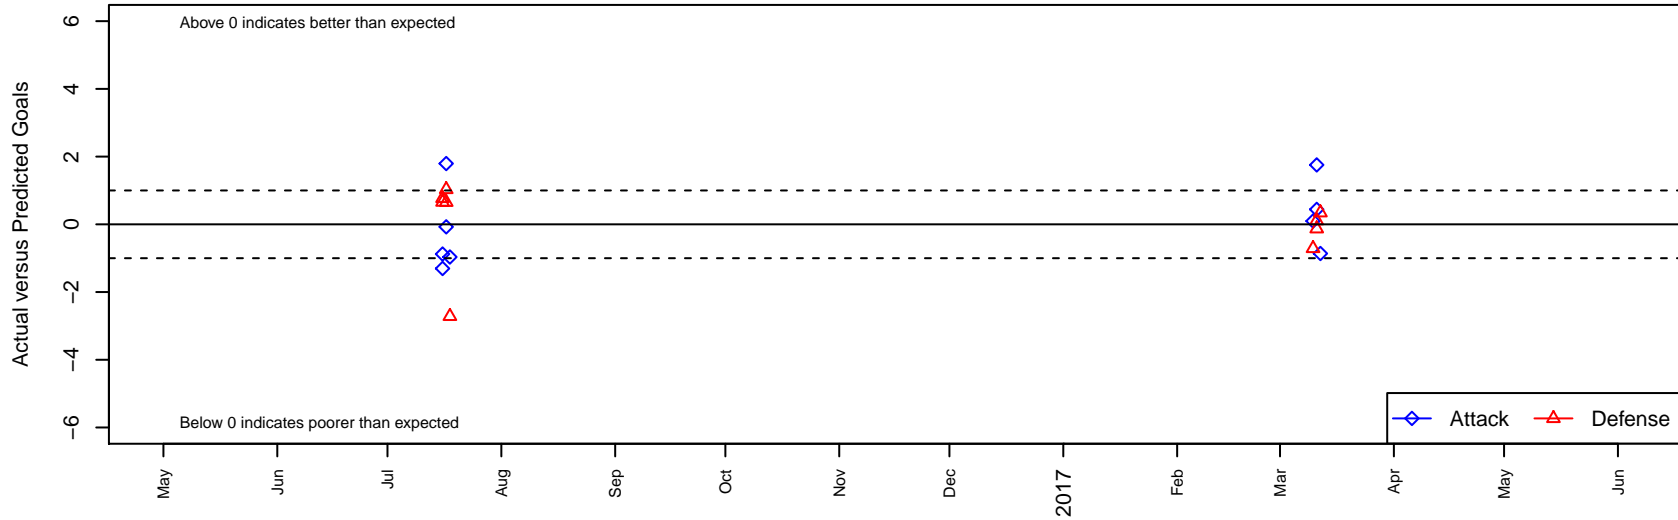

# RSF Attack Academy II B01

, CAS  
 B01 total strength=1570  
 attack=24.74 defense=8.39

alt names used:  
 RSF ATTACK ACADEMY 2 (CAS)  
 RSF ATTACK ACADEMY 2 (CAS)

Venues played:  
 2016 Albion Cup 2001 Cup U16  
 2016 NV Players Showcase Caesars U16

**RSF Attack Academy II B01**  
 Dots are actual minus expected GF (blue circles) and GA (red triangles).  
 Blue line is smoothed change in attack strength. Red is smoothed change in defense strength.

**attack and defense variance (black dot)  
relative to other teams  
and top 10 in region**

**attack and defense rating  
relative to others at age  
and all opponents in last 13 months**

**attack and defense rating  
relative to others at age  
and all opponents in last 13 months**

**Performance relative to 13 month average**

**Performance relative to 13 month average**

Distribution of opponents  
 Red = Lose zone, Blue = Win zone, Green = Even  
 Black line separates win/lose zones