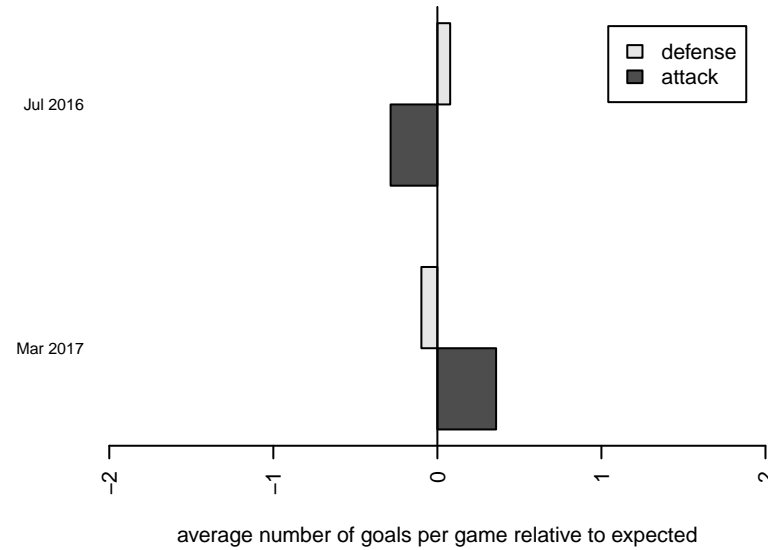

**RSF Attack Academy II B01**  
 Dots are actual minus expected GF (blue circles) and GA (red triangles).  
 Blue line is smoothed change in attack strength. Red is smoothed change in defense strength.

**attack and defense variance (black dot)  
relative to other teams  
and top 10 in region**

**attack and defense rating  
relative to others at age  
and all opponents in last 13 months**

**attack and defense rating  
relative to others at age  
and all opponents in last 13 months**

**Performance relative to 13 month average**

**Performance relative to 13 month average**

Distribution of opponents  
 Red = Lose zone, Blue = Win zone, Green = Even  
 Black line separates win/lose zones

lot. A=Neither has attack advantage, B=Opponent has both attack and defense advantage, C=Opponent has both attack and defense disadvantage, D=Both have

<b>date</b>	<b>home</b>		<b>away</b>		<b>venue</b>	<b>pred.home</b>	<b>pred.away</b>
2017-03-12	FRAM Premier B01	3	RSF Attack Academy II B01	0	2016 NV Players Showcase Caesars U16	3.34	0.86
2017-03-11	RSF Attack Academy II B01	2	Pateadores Irvine Blue B01	2	2016 NV Players Showcase Caesars U16	1.56	1.87
2017-03-11	FC Nova Gold B01	1	RSF Attack Academy II B01	4	2016 NV Players Showcase Caesars U16	1.11	2.25
2017-03-10	FC Elk Grove Platinum B01	3	RSF Attack Academy II B01	1	2016 NV Players Showcase Caesars U16	2.29	0.90
2016-07-18	RSF Attack Academy II B01	0	Eastside FC White B01	5	2016 Albion Cup 2001 Cup U16	0.97	2.28
2016-07-17	Albion SC Premier Bates B01	0	RSF Attack Academy II B01	5	2016 Albion Cup 2001 Cup U16	0.65	5.07
2016-07-17	Albion SC OC Academy B01	2	RSF Attack Academy II B01	3	2016 Albion Cup 2001 Cup U16	3.03	1.21
2016-07-16	RSF Attack Academy II B01	0	Arsenal FC South B01	1	2016 Albion Cup 2001 Cup U16	1.30	1.77
2016-07-16	Albion SC OC Premier I B01	1	RSF Attack Academy II B01	3	2016 Albion Cup 2001 Cup U16	1.66	3.88