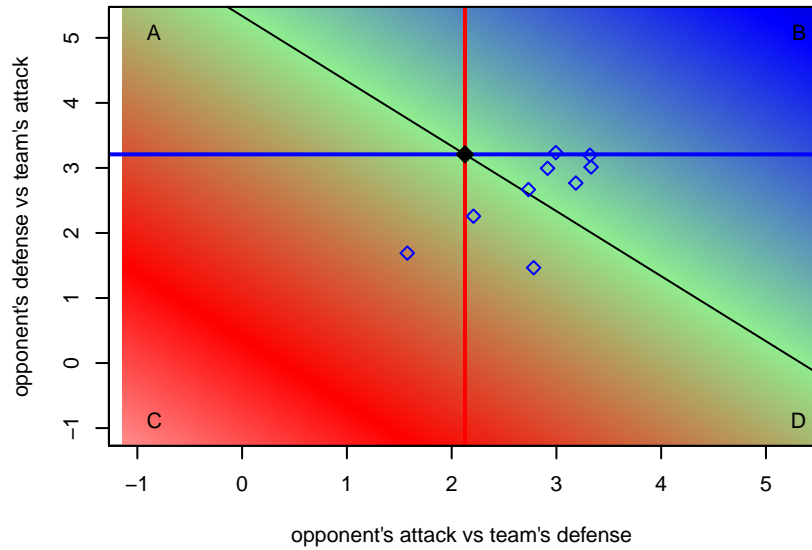

**RSF Attack Academy II B01**  
 Dots are actual minus expected GF (blue circles) and GA (red triangles).  
 Blue line is smoothed change in attack strength. Red is smoothed change in defense strength.

**attack and defense variance (black dot)  
relative to other teams  
and top 10 in region**

**attack and defense rating  
relative to others at age  
and all opponents in last 13 months**

**attack and defense rating  
relative to others at age  
and all opponents in last 13 months**

**Performance relative to 13 month average**

**Performance relative to 13 month average**

Distribution of opponents  
 Red = Lose zone, Blue = Win zone, Green = Even  
 Black line separates win/lose zones

lot. A=Neither has attack advantage, B=Opponent has both attack and defense advantage, C=Opponent has both attack and defense disadvantage, D=Both have

<b>date</b>	<b>home</b>		<b>away</b>		<b>venue</b>	<b>pred.home</b>	<b>pred.away</b>
2017-03-12	FRAM Premier B01	3	RSF Attack Academy II B01	0	2016 NV Players Showcase Caesars U16	3.34	0.86
2017-03-11	RSF Attack Academy II B01	2	Pateadores Irvine Blue B01	2	2016 NV Players Showcase Caesars U16	1.56	1.87
2017-03-11	FC Nova Gold B01	1	RSF Attack Academy II B01	4	2016 NV Players Showcase Caesars U16	1.11	2.25
2017-03-10	FC Elk Grove Platinum B01	3	RSF Attack Academy II B01	1	2016 NV Players Showcase Caesars U16	2.29	0.90
2016-07-18	RSF Attack Academy II B01	0	Eastside FC White B01	5	2016 Albion Cup 2001 Cup U16	0.97	2.28
2016-07-17	Albion SC Premier Bates B01	0	RSF Attack Academy II B01	5	2016 Albion Cup 2001 Cup U16	0.65	5.07
2016-07-17	Albion SC OC Academy B01	2	RSF Attack Academy II B01	3	2016 Albion Cup 2001 Cup U16	3.03	1.21
2016-07-16	RSF Attack Academy II B01	0	Arsenal FC South B01	1	2016 Albion Cup 2001 Cup U16	1.30	1.77
2016-07-16	Albion SC OC Premier I B01	1	RSF Attack Academy II B01	3	2016 Albion Cup 2001 Cup U16	1.66	3.88