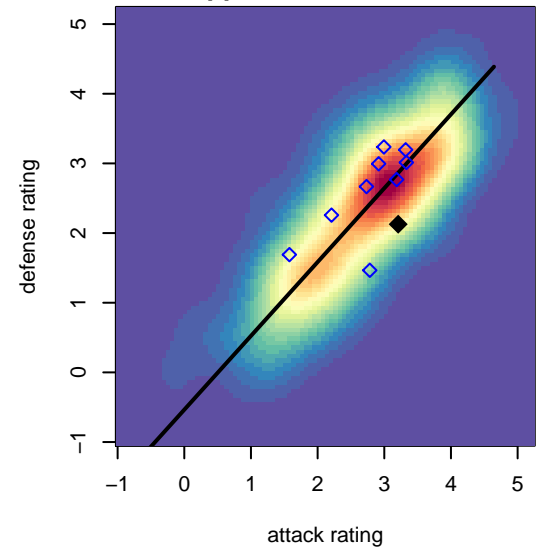

# RSF Attack Academy II B01

, CAS  
 B01 total strength=1570  
 attack=24.74 defense=8.39

alt names used:  
 RSF ATTACK ACADEMY 2 (CAS)  
 RSF ATTACK ACADEMY 2 (CAS)

Venues played:  
 2016 Albion Cup 2001 Cup U16  
 2016 NV Players Showcase Caesars U16

**RSF Attack Academy II B01**  
 Dots are actual minus expected GF (blue circles) and GA (red triangles).  
 Blue line is smoothed change in attack strength. Red is smoothed change in defense strength.

**attack and defense variance (black dot)  
relative to other teams  
and top 10 in region**

**attack and defense rating  
relative to others at age  
and all opponents in last 13 months**

**attack and defense rating  
relative to others at age  
and all opponents in last 13 months**

**Performance relative to 13 month average**

**Performance relative to 13 month average**

Distribution of opponents  
 Red = Lose zone, Blue = Win zone, Green = Even  
 Black line separates win/lose zones